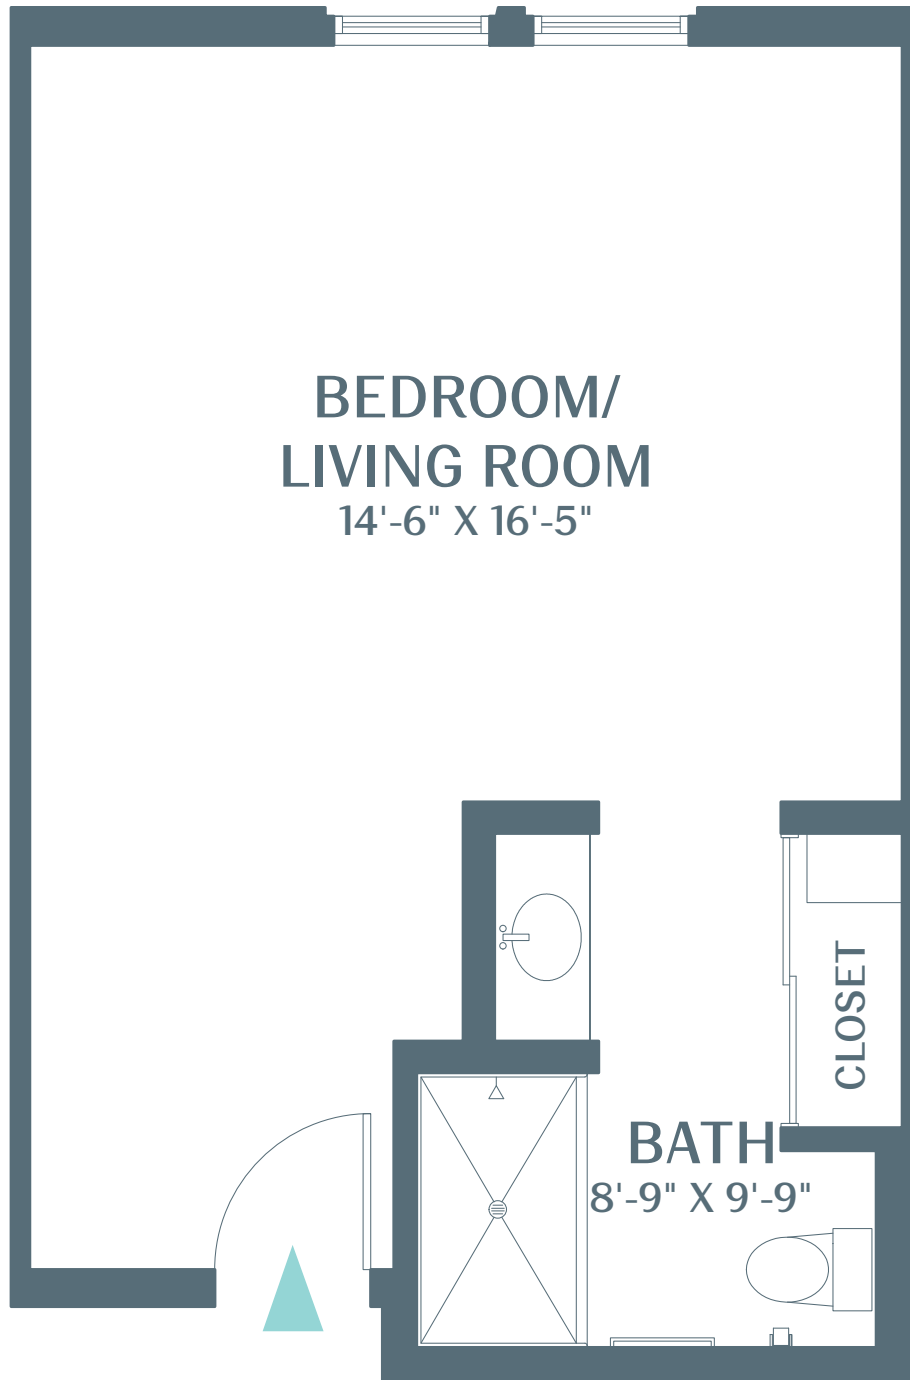

The VICTORIA

SPECIALIZED Memory Care Residences

Deluxe Studio | Starting at 432 Sq. Ft.

Square footage, room dimensions or window placement may vary. Not shown to scale.