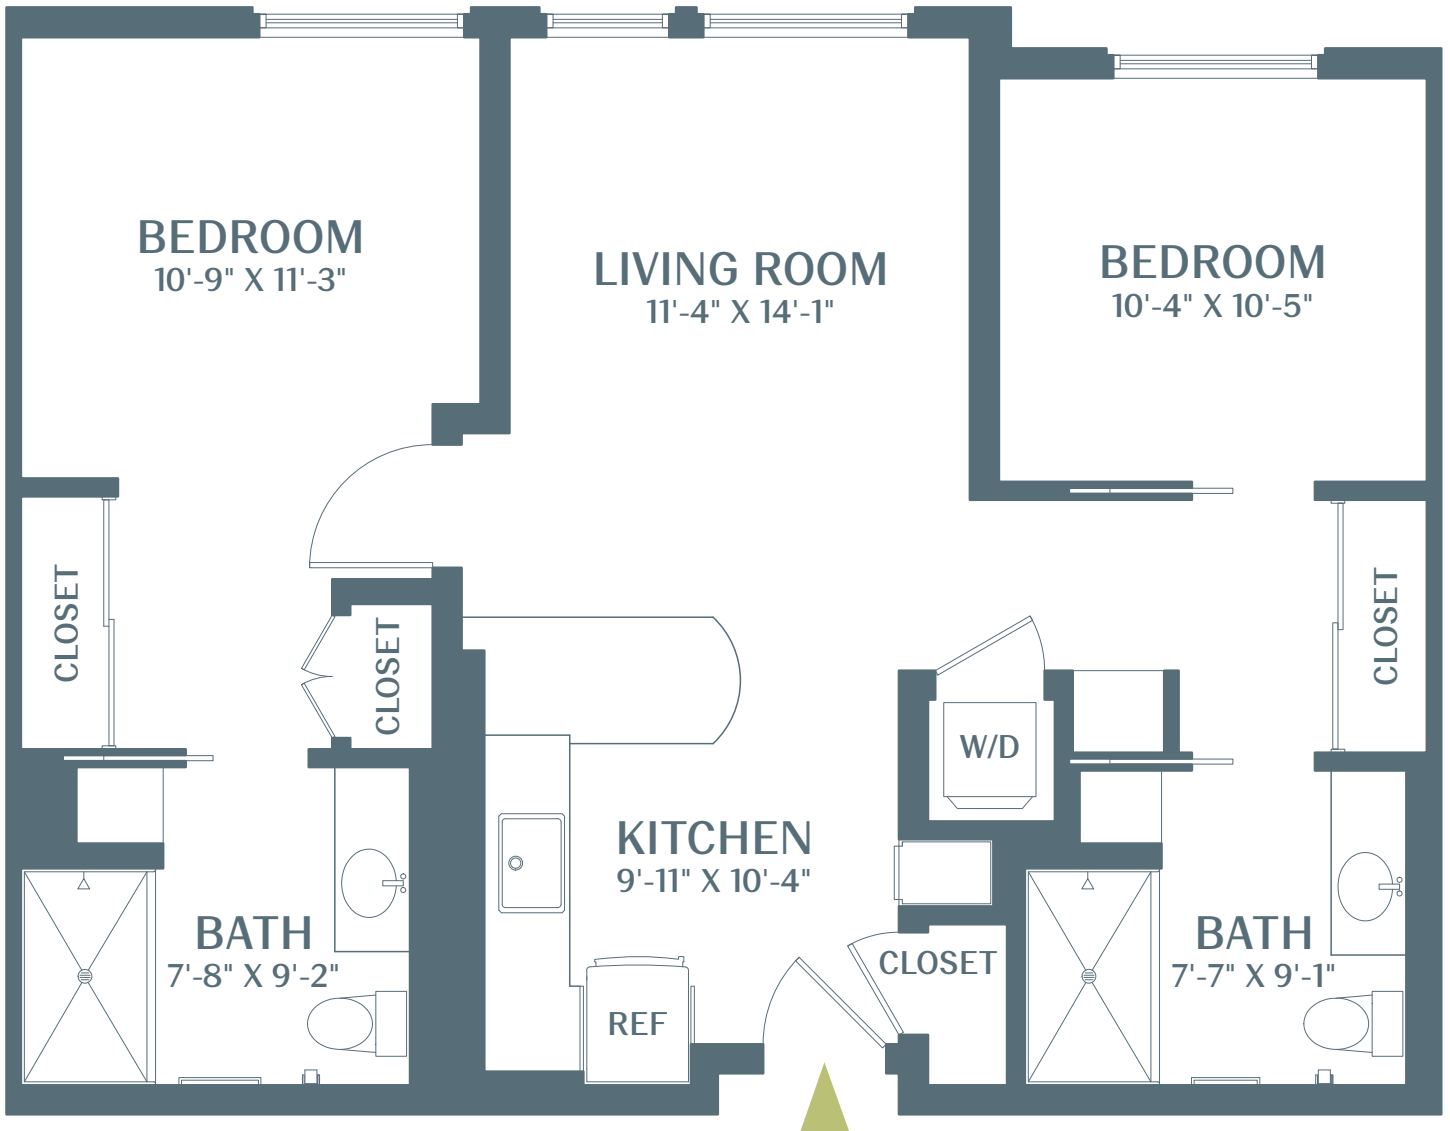

The MONARCH

SUPPORTIVE Assisted Living Residences

Two Bedroom | Two Bathroom | 898 Sq. Ft.

Square footage, room dimensions or window placement may vary. Not shown to scale.